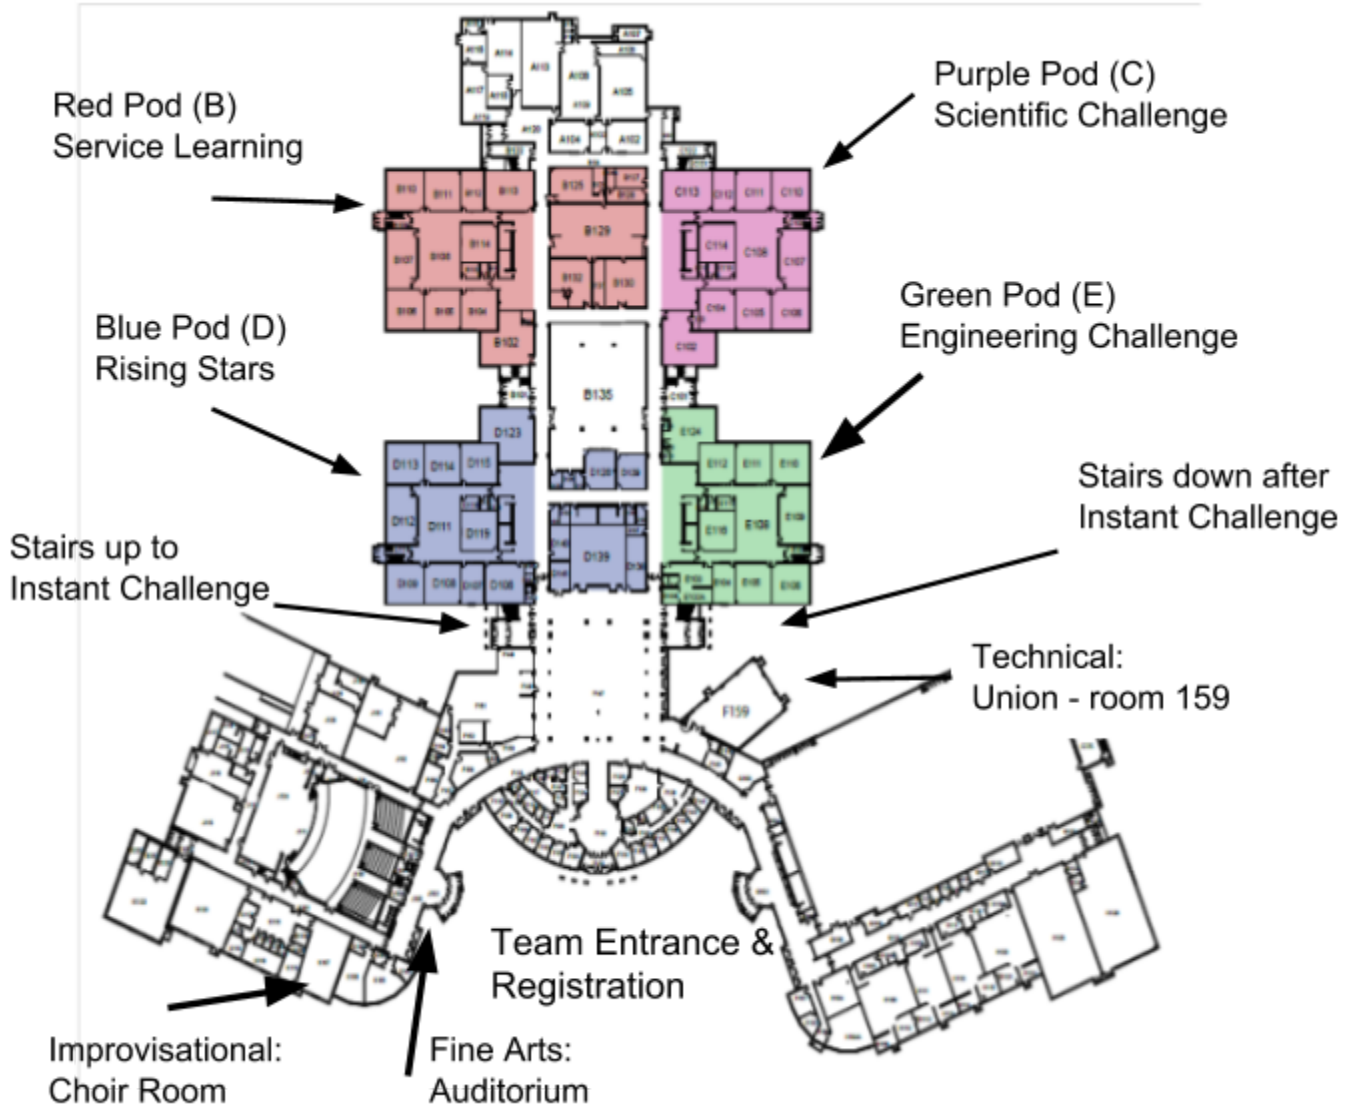

Bay Port High School First Floor

Bay Port High School Second Floor

Teams enter stairwell 5

Teams exit stairwell 14

IC Rooms - Blue
D 205, D209, D219
D213, D214, D215

Holding Room
D242

Chill Out Rooms - Green
E203 & E205