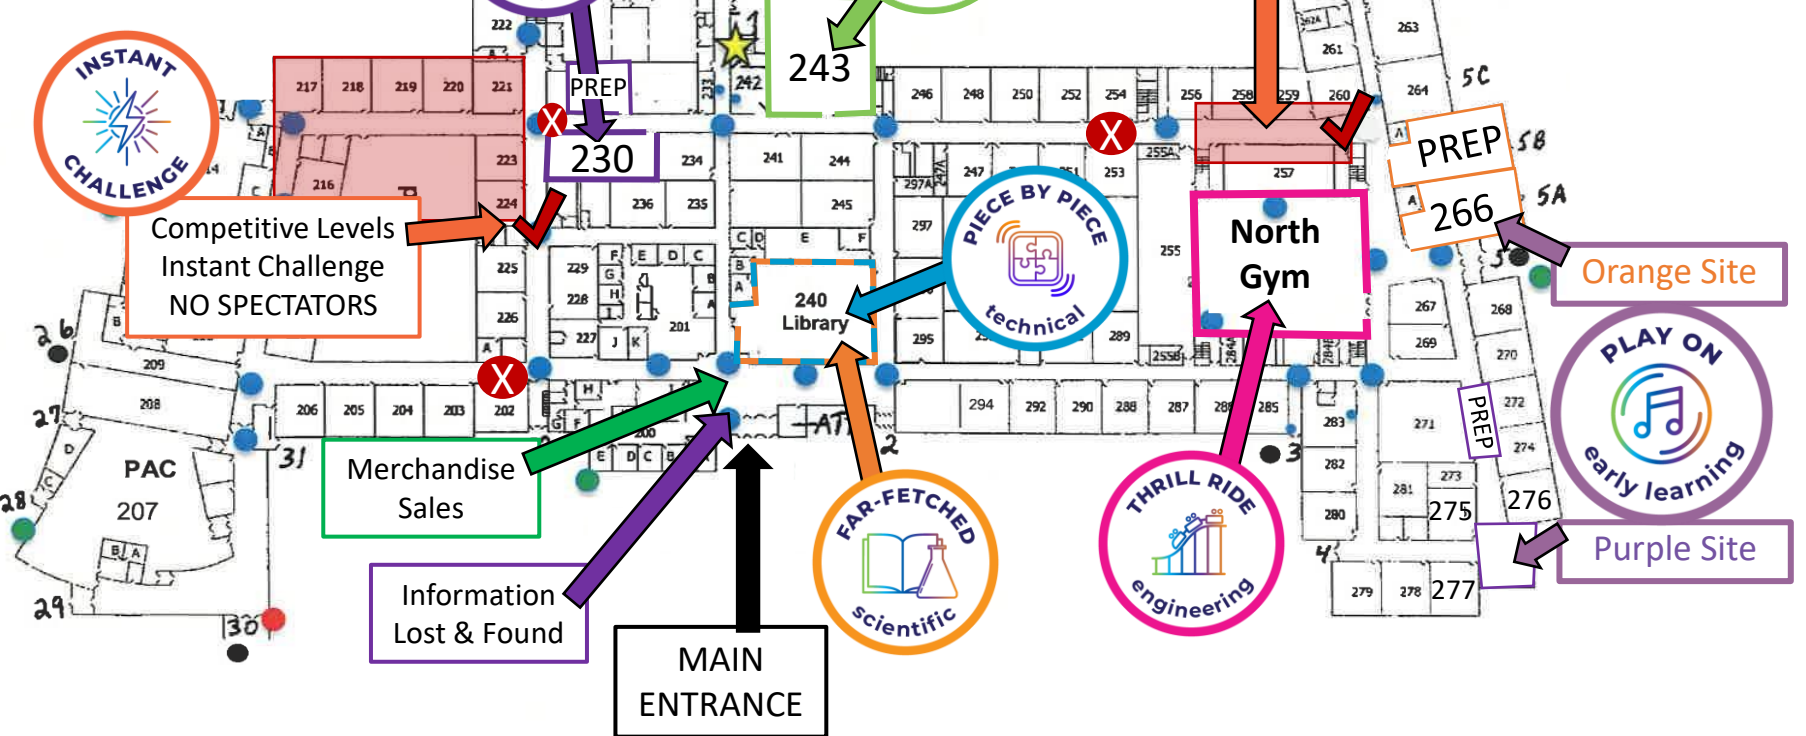

WISCONSIN Southeast Sectional Tournament

SECOND FLOOR

X Hallway Closed

✓ IC Check-In

Stairs & Elevator to 1st Floor
Concessions & Celebration
Ceremony

Early Learning
Instant Challenge
NO SPECTATORS

Competitive Levels
Instant Challenge
NO SPECTATORS

217 218 219 220 221
222
223
224
225
226

PREP
230

243

234 241 244
236 235
237A
247

North
Gym

PREP
266

Orange Site

Merchandise
Sales

Purple Site

Information
Lost & Found

MAIN
ENTRANCE

RACINE AVE

WOODS RD

WISCONSIN
Southeast Sectional
Tournament

**FIRST
FLOOR**

RACINE AVE